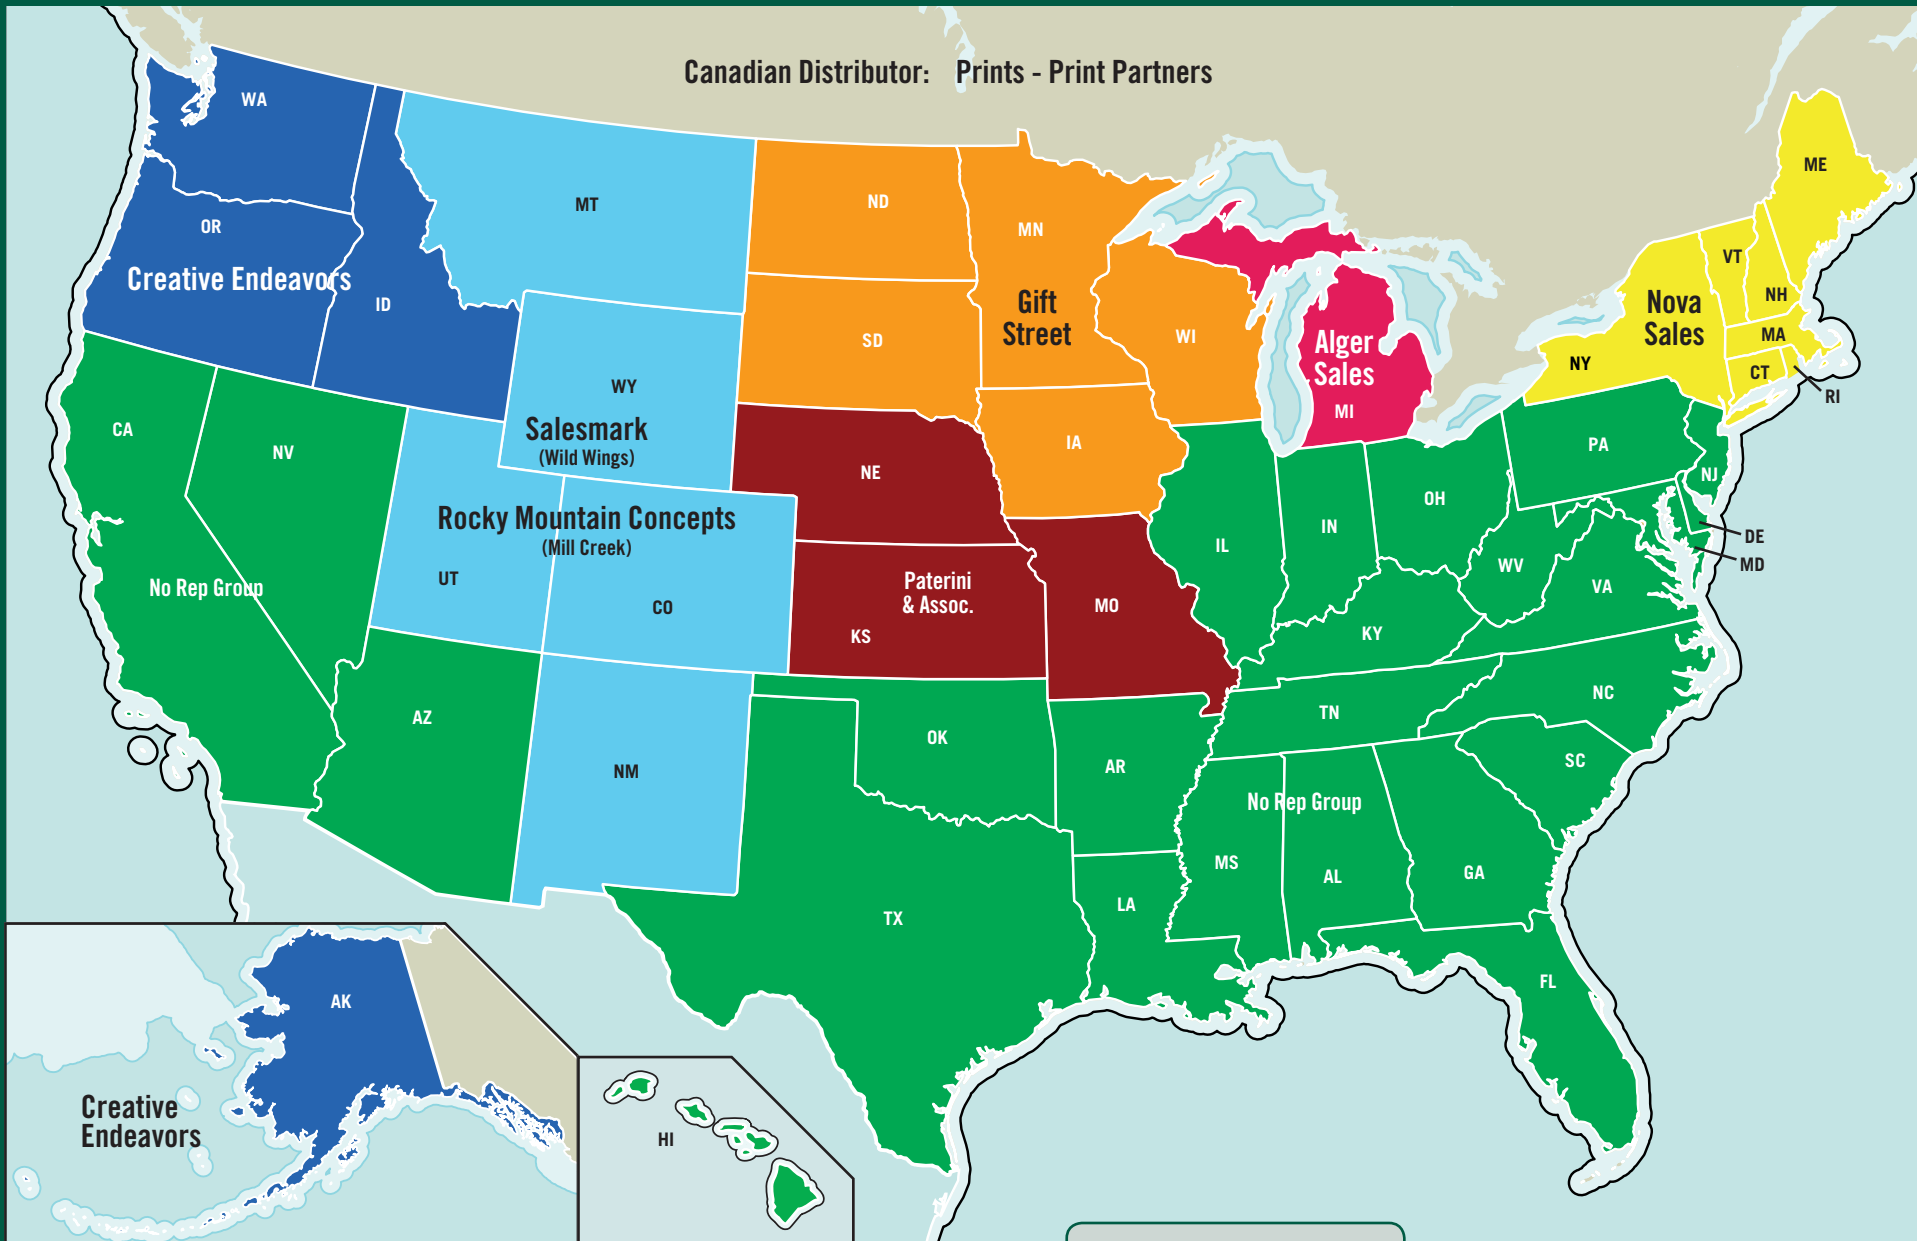

Canadian Distributor: Prints - Print Partners

REP GROUPS

- | | | | |
|---------------------|------------------|---------------------|-------------------------|
| Salesmark | ■ (866) 431-2743 | Alger Sales | ■ (248) 961-0351 |
| Rocky Mtn. Concepts | ■ (800) 326-2053 | Nova Sales | ■ (860) 983-7222 |
| Creative Endeavors | ■ (800) 478-6402 | Gift Street | ■ (952) 945-0705 |
| Paterini & Assoc. | ■ (816) 436-6633 | Cassie (Wild Wings) | ■ (800) 445-6413 ext. 1 |
| Print Partners | ■ (641) 725-3433 | Diane (Wild Wings) | ■ (800) 445-6413 ext. 3 |