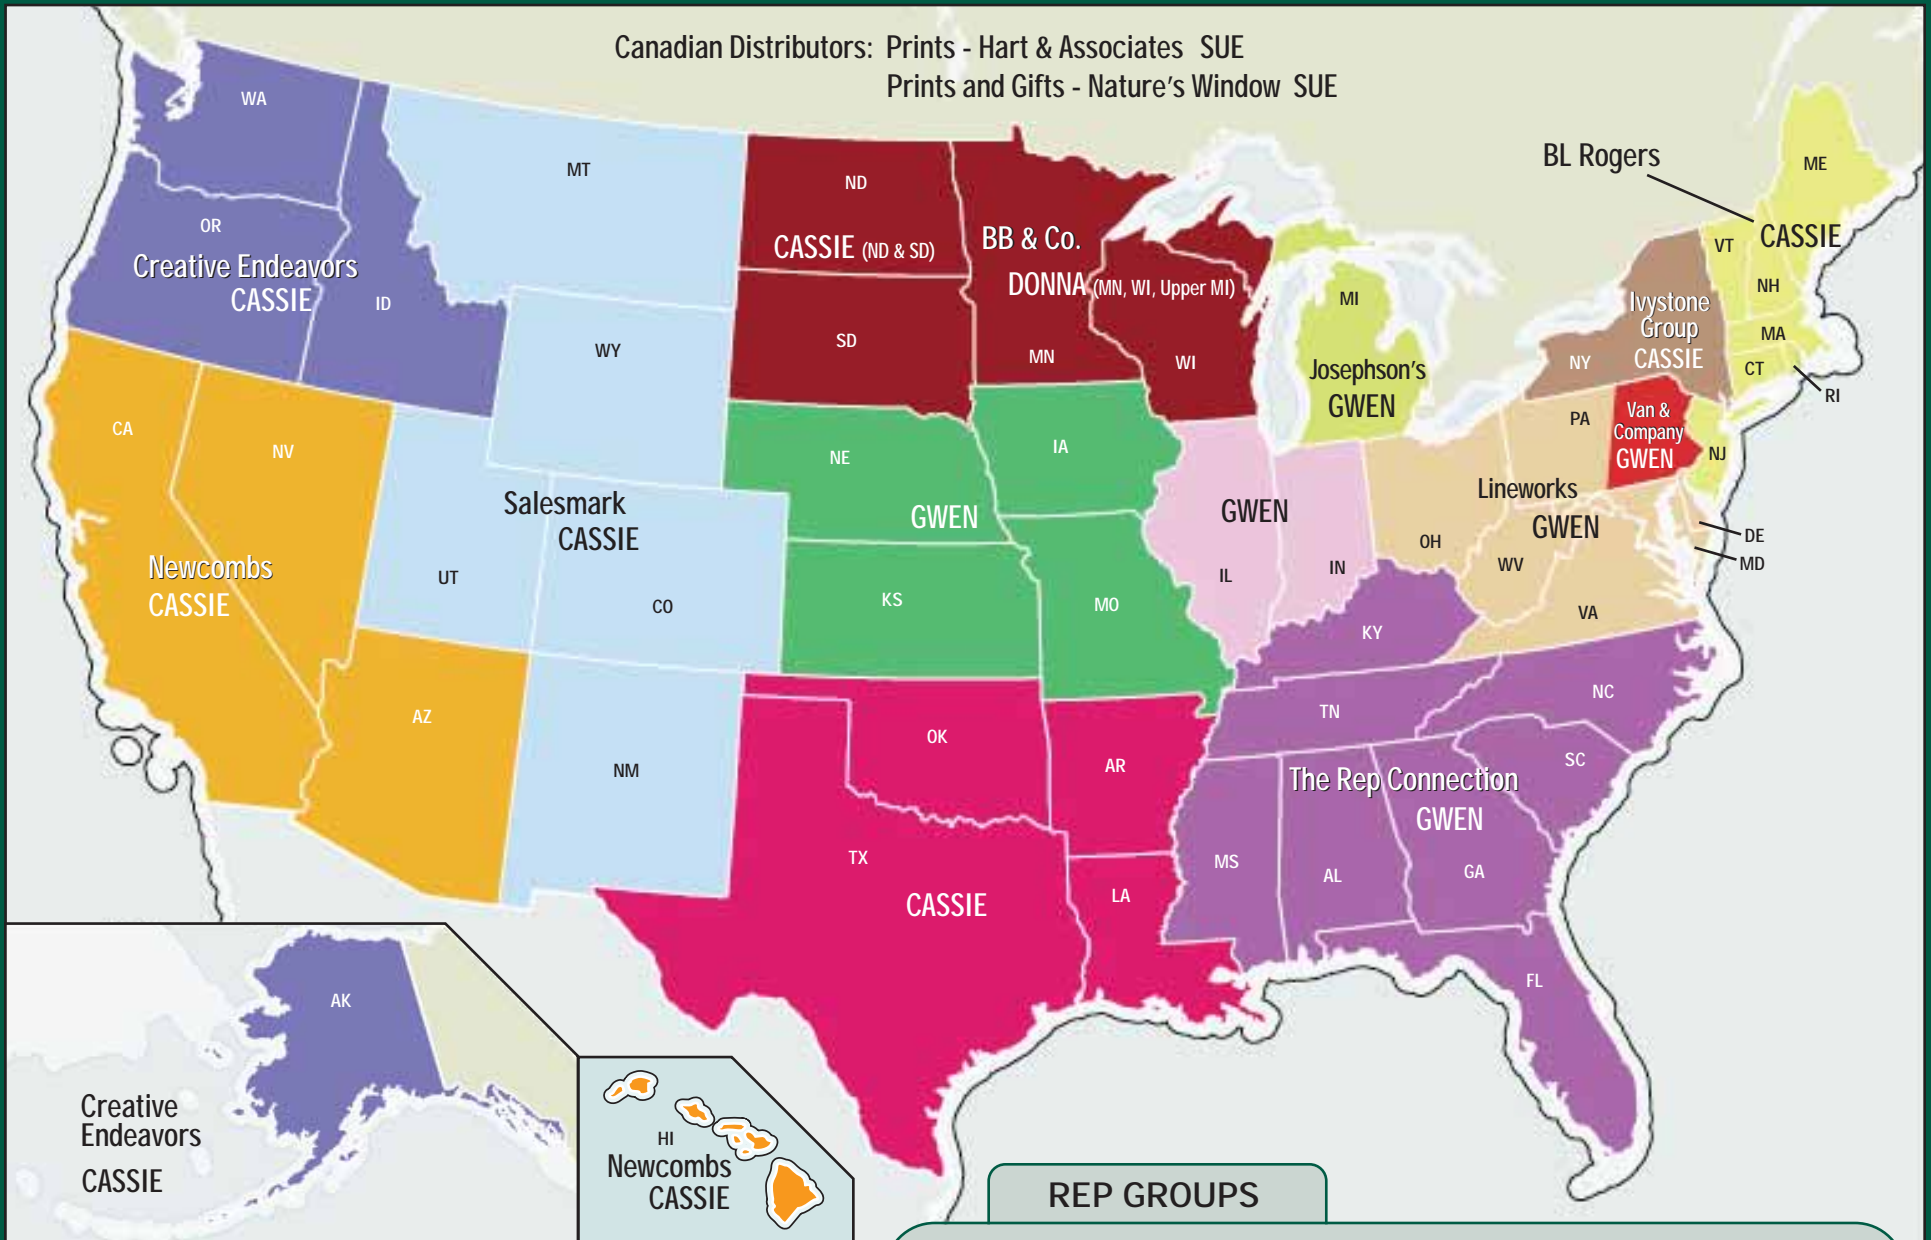

Canadian Distributors: Prints - Hart & Associates SUE
 Prints and Gifts - Nature's Window SUE

REP GROUPS

- | | |
|-----------------------------------|-----------------------------------|
| Salesmark (866) 431-2743 | Josephson's (800) 201-3444 |
| BB & Co. (800) 451-4438 | Nature's Window (800) 363-0421 |
| BL Rogers (800) 276-4377 | The Rep Connection (800) 828-0284 |
| Creative Endeavors (800) 478-6402 | Van Neher (215) 794-7753 |
| Lineworks (336) 509-6220 | Newcombs (800) 245-5522 |
| Hart & Associates (519) 744-1304 | |
| Ivystone Group (800) 328-9754 | |