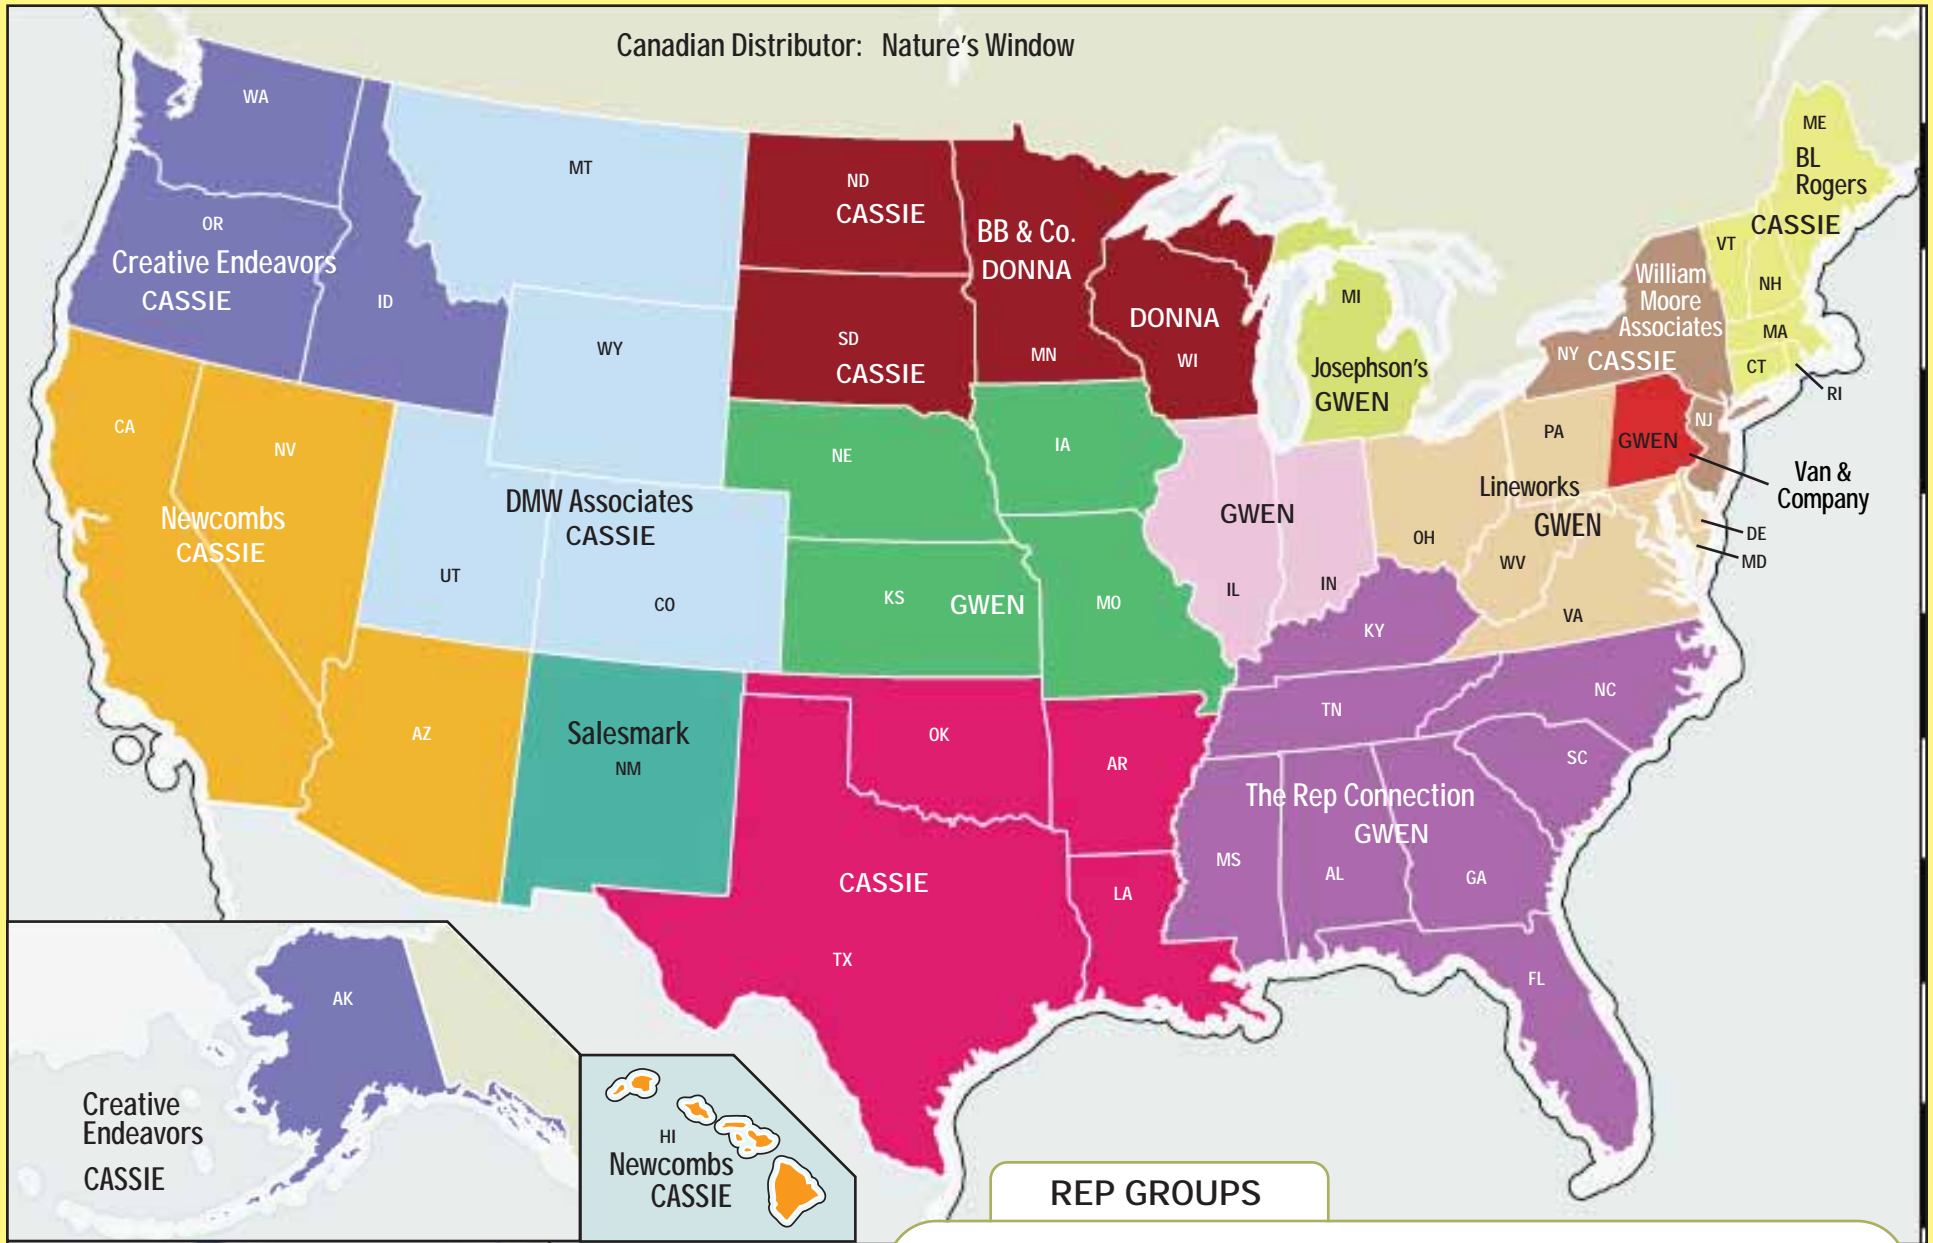

**B O U Q U E T
& C O M P A N Y**
Rep Group

(800) 445-6413

Fax (651) 345-7608

IN-HOUSE REPS

Cassie Carlson ext 1
Jackie Grippo ext 2
Donna Mack ext 4
Gwen Schafer ext 5

REP GROUPS

BB & Co. ■ (800) 451-4438	Nature's Window ■ (800) 363-0421
BL Rogers ■ (800) 276-4377	Newcombs ■ (800) 245-5522
DMW Associates ■ (800) 288-8599	Rep Connection ■ (800) 828-0284
Ivystone ■ (800) 328-9754	Creative Endeavors ■ (800) 478-6402
Lineworks ■ (336) 509-6220	Van Neher ■ (215) 794-7753
Josephson's ■ (800) 201-3444	William Moore Assoc. ■ (800) 316-9662
Salesmark ■ (866) 431-2743